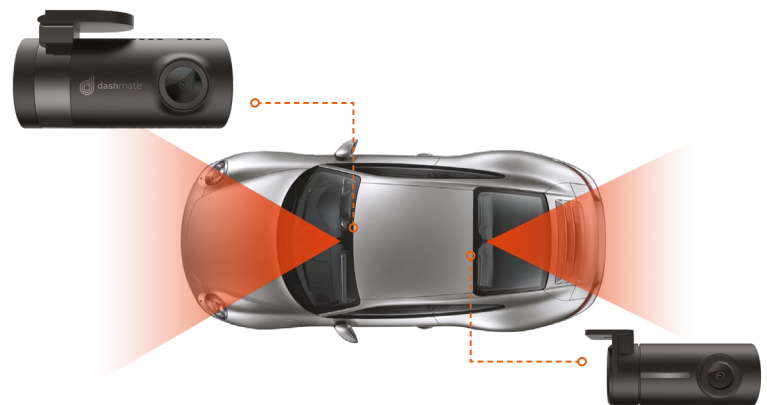

*Includes Rear Facing HD Camera

Full HD Dash Camera & HD Rear Camera

with GPS, WiFi & Smartphone App

Record your complete surroundings with the DSH-882.

With the front facing camera recording 1080P Full-HD Resolution and the rear facing camera recording 720P HD Resolution you will capture any action on the road where ever it is.

The GPS Logger records your speed and location which can be played back via the included Dashmate PC software alongside your recorded footage.

The built in WiFi allows you to connect your smartphone to the DSH-882, giving you the ability to transfer and review your recorded footage.

INSIDE THE DSH-882 PACKAGE

Dash
Cam

Rear Camera
Cables

GPS
Module

Power
Cable

Rear
Camera

User
Manual

DUAL RECORDING

With both front and rear cameras, the DSH-882 records in crystal clear 1080P Full-HD Resolution video from the front of the vehicle using its ultra-wide 140° field of view lens. The separate rear camera records all the details behind your vehicle in crisp 720P High Definition. No matter where you are positioned, you will get all the action on video.