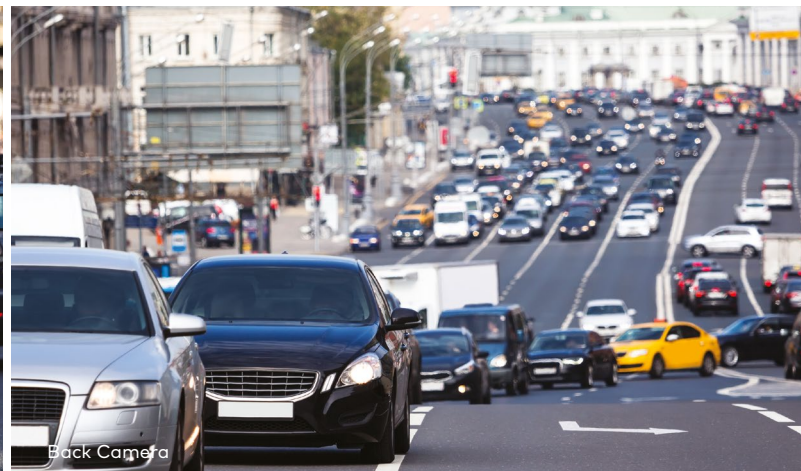

DUAL RECORDING

With both front and rear cameras, the DSH-882 records in crystal clear 1080P Full-HD Resolution video from the front of the vehicle using its ultra-wide 140° field of view lens. The separate rear camera records all the details behind your vehicle in crisp 720P High Definition. No matter where you are positioned, you will get all the action on video.

WIFI CONNECTIVITY

Easily and wirelessly connect your smartphone to your DSH-882 while you are out and about.

The DSH-882's WiFi connection allows you to view, transfer and upload videos to your favourite social media platform all via the DSH-882 App.

Dashmate DSH-882 App can be downloaded from the Apple App Store and Google Play Store.

* Micro SD card not included. Compatible with Micro SD cards minimum 16GB, up to 64GB capacity. Class 6 or above (Class 10 recommended).

** Smartphone not included.

Apple, the Apple logo, and iPhone are trademarks of Apple Inc., registered in the U.S. and other countries. Google Play and the Google Play logo are trademarks of Google Inc. Industries.

Easily Share via: