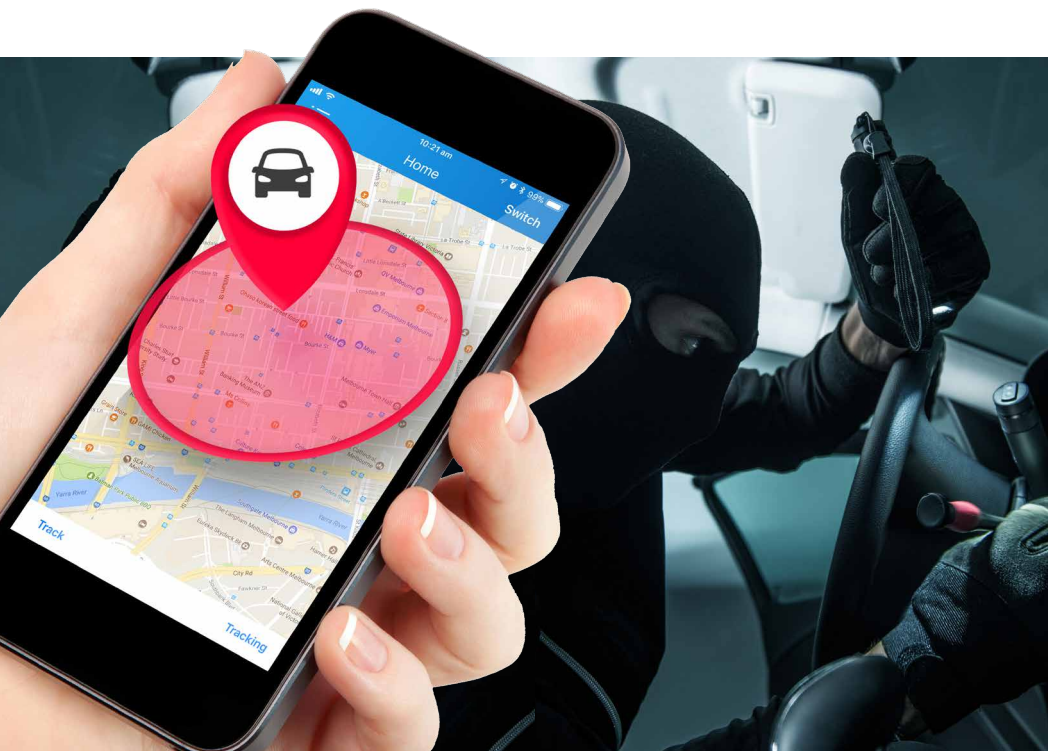

PARKMODE PLUS

Receive Alerts 24/7 via your Smartphone

Get notifications 24/7 via the DSH-932 App to your smartphone using the built in 3G module. In an event or incident where the internal G-Sensor is triggered a notification alarm is sent via the App. Using your smartphone you can view the cameras live, activate recording and use the in built speaker to communicate with whoever is in your vehicle, whether they are friendly or even unwanted intruders.