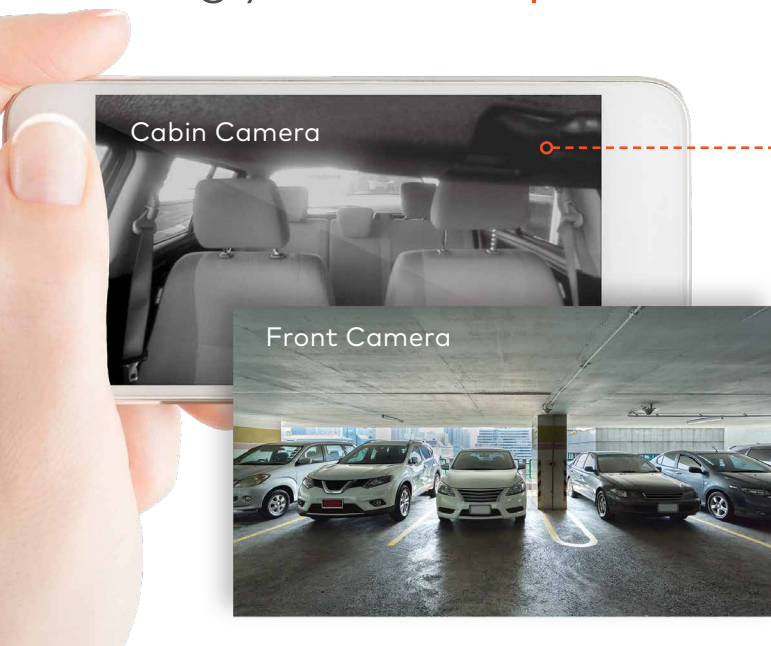

AUSTRALIA'S  
FIRST  
3G CONNECTED  
DASH CAM

**DSH-932**

Remote View.  
24/7 Livestream to  
your Smartphone.

3G Starter Sim Card  
included

TECHNOLOGY DRIVEN™

## CONNECTED 3G DUAL CHANNEL DASH CAMERA WITH GPS & WI-FI

The first Connected Dash Camera that documents everything going on in and around your vehicle, all the time, even when parked!

Easily monitor your vehicle and its surroundings in real-time and get instant notifications of any event, so that you are connected to what is happening at all times with your vehicle.

- **LIVE STREAM**  
View and Record the live video feed from both the Front facing Dash Camera and internal Cabin Camera.
- **GPS TRACKING**  
Track your vehicle wherever you are with the DSH-932s built in GPS.
- **2-WAY COMMUNICATION**  
Use the built in speaker to communicate with whoever is in your vehicle.
- **STARTER SIM CARD INCLUDED**  
Includes Starter Sim Card for 24/7 connection to your smartphone via our DSH-932 App.