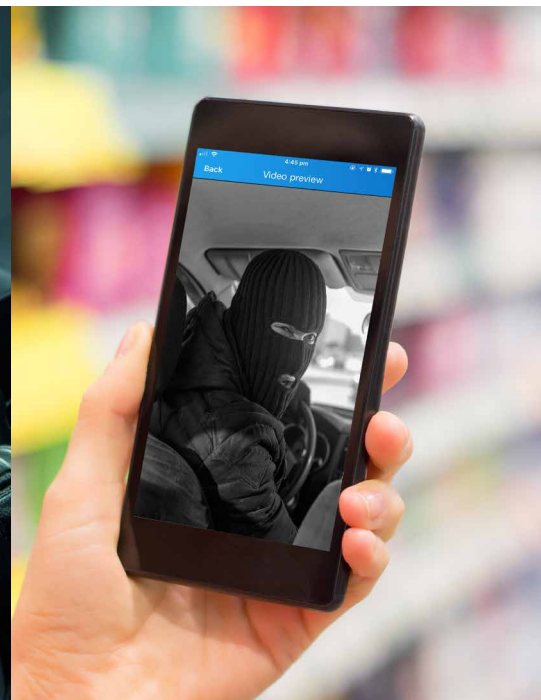

- **LIVE STREAM**  
View and Record the live video feed from both the Front facing Dash Camera and internal Cabin Camera.
- **GPS TRACKING**  
Track your vehicle wherever you are with the DSH-932s built in GPS.
- **2-WAY COMMUNICATION**  
Use the built in speaker to communicate with whoever is in your vehicle.
- **STARTER SIM CARD INCLUDED**  
Includes Starter Sim Card for 24/7 connection to your smartphone via our DSH-932 App.

## GEO-FENCING

Lets you know when your vehicle strays too far

The DSH-932s Geo-fencing setting lets you easily mark an area on the Apps map and if your vehicle leaves this marked area the DSH-932 will send a message to your smartphone notifying that your vehicle has left your set Geo-Fence.

This feature is great for setting boundaries for family members and other people sharing your vehicle.

## PARKMODE PLUS

Receive Alerts 24/7 via your Smartphone

Get notifications 24/7 via the DSH-932 App to your smartphone using the built in 3G module. In an event or incident where the internal G-Sensor is triggered a notification alarm is sent via the App. Using your smartphone you can view the cameras live, activate recording and use the in built speaker to communicate with whoever is in your vehicle, whether they are friendly or even unwanted intruders.