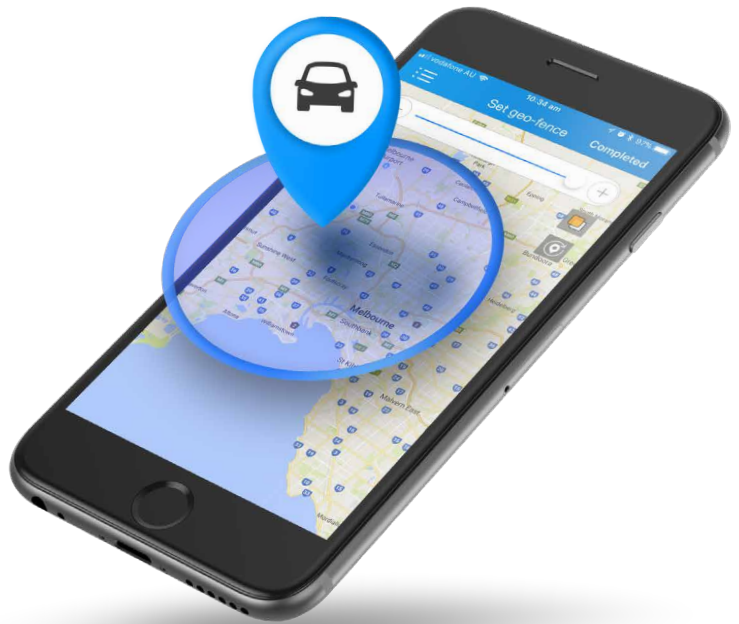

GEO-FENCING

Lets you know when your vehicle strays too far

The DSH-932s Geo-fencing setting lets you easily mark an area on the Apps map and if your vehicle leaves this marked area the DSH-932 will send a message to your smartphone notifying that your vehicle has left your set Geo-Fence.

This feature is great for setting boundaries for family members and other people sharing your vehicle.